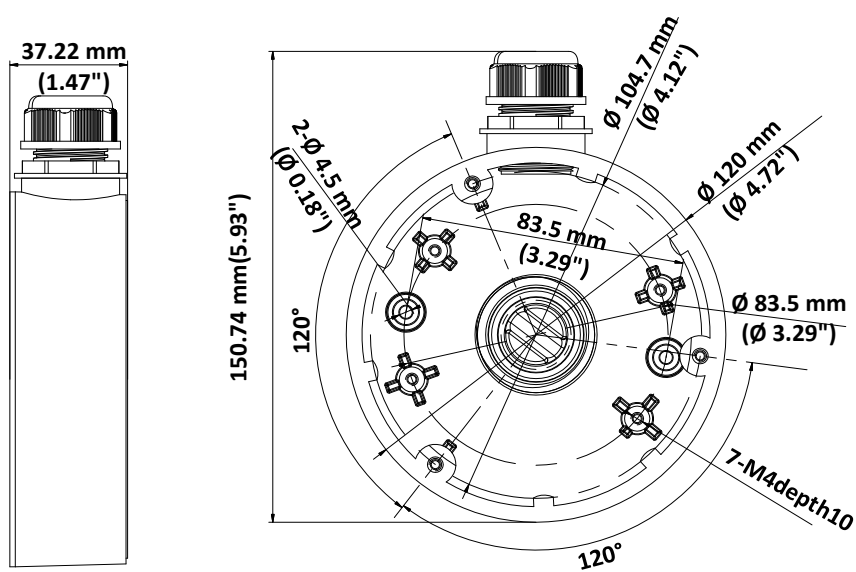

DS-1280ZJ-DM46

Junction Box

Feature

- Aluminum alloy material with surface spray treatment
- Supports bottom outlet, and side outlet
- Applies to both indoor conditions, and outdoor conditions

Dimension

Available Model

DS-1280ZJ-DM46

Parameter

Model	DS-1280ZJ-DM46
Parameters	Junction Box
Appearance	Hikvision White
Material	Aluminum Alloy
Dimension	$\phi 120$ mm \times 37.2 mm ($\phi 4.72$ " \times 1.46")
Weight	250 g (0.55 lb.)

Note

- The junction box should be installed on the flat surface.
- Waterproof rubber is necessary for the outdoor application.
- The wall must be capable of supporting at least 3 times as much as the total weight of the camera and the junction box.
- The junction box's maximum load capacity is 4.5 kg (9.92 lb.).